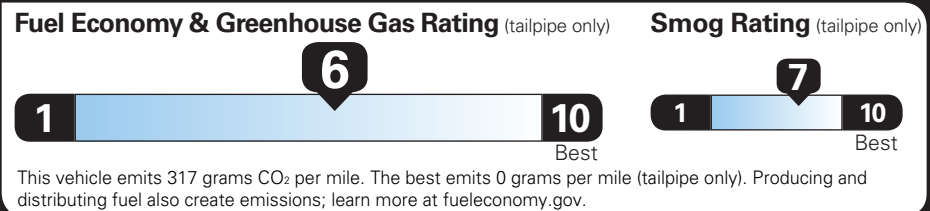

TOTAL OPTIONS	\$785.00
TOTAL VEHICLE & OPTIONS	\$27,385.00
DESTINATION CHARGE	1,395.00

TOTAL VEHICLE PRICE* \$28,780.00

EPA DOT Fuel Economy and Environment

Gasoline Vehicle

Fuel Economy EQUINOX FWD

Small SUVs range from 14 to 123 MPG. The best vehicle rates 132 MPGe.

28 MPG combined city/hwy

26 city 31 highway

3.6 gallons per 100 miles

You save **\$0** in fuel costs over 5 years compared to the average new vehicle.

Annual fuel cost **\$1,600**

Actual results will vary for many reasons, including driving conditions and how you drive and maintain your vehicle. The average new vehicle gets 28 MPG and costs \$8,000 to fuel over 5 years. Cost estimates are based on 15,000 miles per year at \$2.95 per gallon. MPGe is miles per gasoline gallon equivalent. Vehicle emissions are a significant cause of climate change and smog.